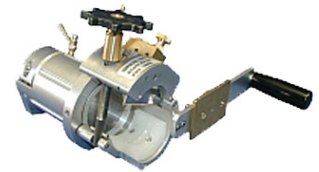

Combination preparation tool, crank version for all CELLFLEX® and RADIAFLEX® 1-1/4" and 1-5/8" cables.

Special trimming tool makes the connector attachment easier. No further tools are required to prepare the cable for the connector attachment. This is due to the unique design of the trimming tool, which combines all necessary functions in one tool. It can be used for all CELLFLEX® and RADIAFLEX® 1-1/4" and 1-5/8" cables.

TRIM-114-C12

FEATURES / BENEFITS

- ➔ **Precision cable preparation tool**
Always exact and repeatable trimming dimensions
- ➔ **Intuitive use of tool**
Easy and precise preparation of cables for connector installation
- ➔ **Long-lasting cutting blades**
Easy to clean, smooth dielectric surface improves IM performance
- ➔ **Battery drill drive compatible**
Increased preparation speed